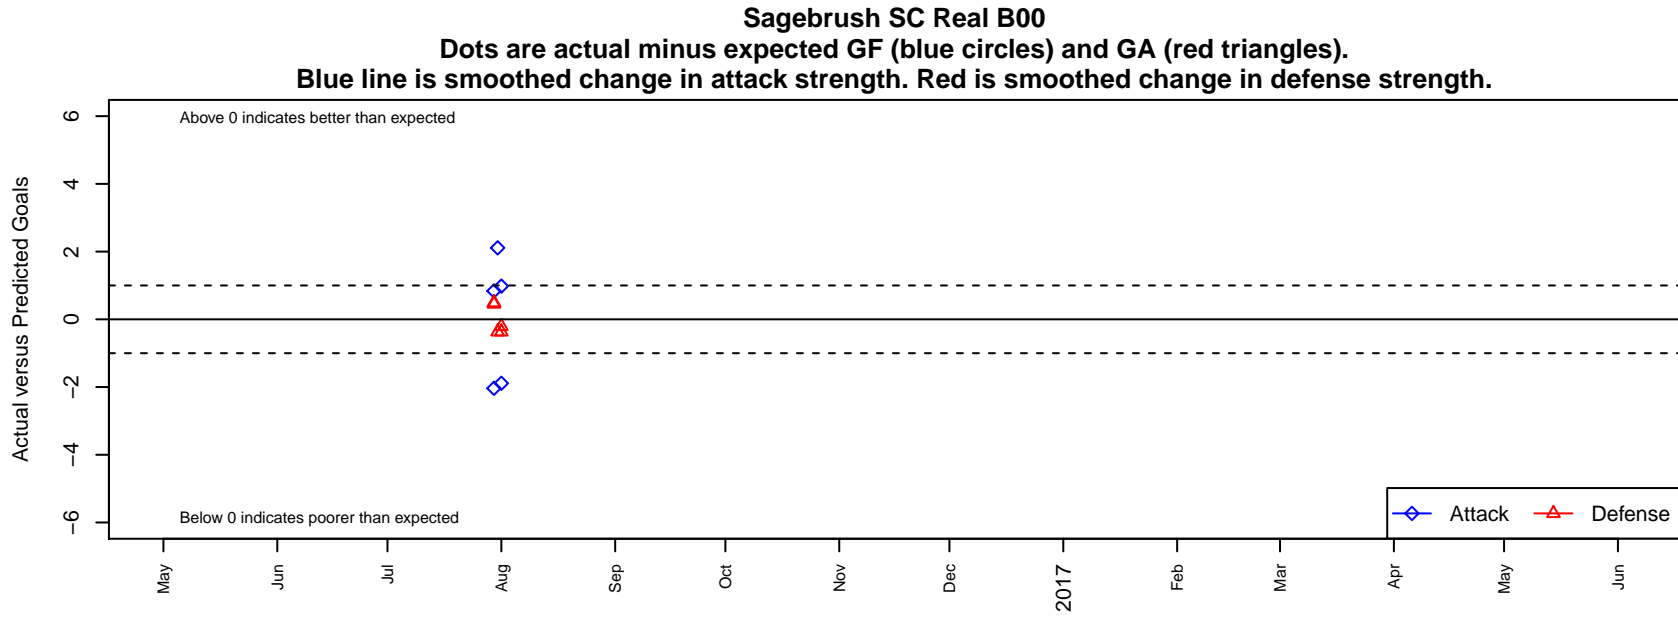

Sagebrush SC Real B00

, NV
B00 total strength=2104
attack=80.36 defense=104.79

alt names used:
SAGEBRUSH SC REAL (NV)

Venues played:
2016 Surf Cup Super White U17

late	home		away		venue	pred.home	pred.aw
3-08-01	Sagebrush SC Real B00	2	South Los Angeles United Pre-Academy B00	1	2016 Surf Cup Super White U17	1.02	0.79
3-08-01	Sagebrush SC Real B00	0	LA Wolves FC B00	1	2016 Surf Cup Super White U17	1.89	0.63
3-07-31	LA Wolves FC B00	1	Sagebrush SC Real B00	4	2016 Surf Cup Super White U17	0.63	1.89
3-07-30	Stockton Monarcas FC Academy Red B00	0	Sagebrush SC Real B00	5	2016 Surf Cup Super White U17	0.49	4.16
3-07-30	Sagebrush SC Real B00	0	Santa Rosa United Gold B00	0	2016 Surf Cup Super White U17	2.04	0.45